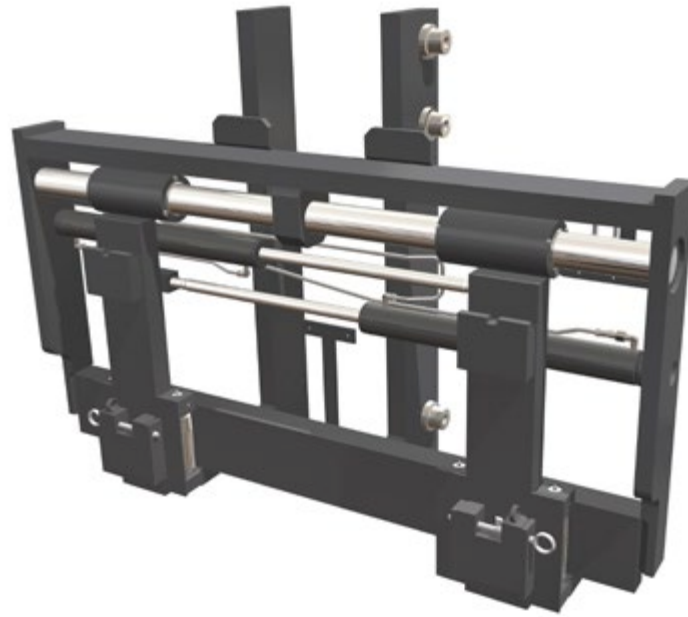

## ADAPTERS

Capacity: 1 000 - 18 000 kg

### FEATURES

- Functions as a quick coupler
- Carries both forks and mechanical attachments
- Available for all our fork positioners

**CarrierPlates** are adapters that expand the functionality of your Hagaberg fork positioner. They allow you to switch between hook-on forks of different lengths and also enable the mounting of mechanical attachments and tools.

The adapters are equipped with quick-release hooks and feature pin locking at the bottom, making it easy to change between different forks and attachments. We offer solutions for both ISO forks (Class 2, 3, 4, and 5) and higher capacities using TWS hooks (Terminal West Suspension).

### ADAPTIONS

If your fork positioner needs to carry hydraulic forks or hydraulic-powered attachments, CarryAll™ is the right solution. By combining CarrierPlates with hydraulic quick couplings, the CarryAll™ system provides a flexible setup that enables fast and secure connection of tools with active functions.