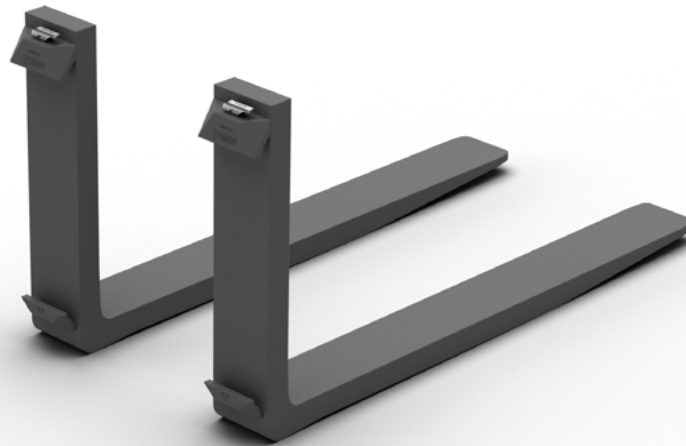

HOOK-ON FORKS

Capacity: 1 000 – 10 000 kg
ISO class 2 - 5

STANDARDIZED SUSPENSION

FEATURES

- Large assortment
- Low environmental impact
- Highest quality
- Reliable locking mechanism
- Manufactured in Europe

Hagaberg offers a large range of ISO forks in classes 2, 3, 4, and 5. Class 5 is available upon request. ISO suspension is currently the standardized method for attaching hook-on forks onto fork carriages. Our ISO forks are also suitable for Hagaberg Carrier plates and Fork carriers. The forks are equipped with a reliable locking mechanism. All forks are manufactured from European steel in Europe.

All forks are manufactured as directed by ISO 2330 (minimum safety factor 3 and 1,000,000 load cycles with 25% overload). The steel in the forks is of the highest quality which guarantees the necessary toughness, purity, hardness, and ability to withstand severe long-term stress.

OPTIONS

In addition to our standard range, we offer ISO forks with alternative lengths, cross sections, tapering, tips, capacities, and load centers. The forks are also available with milled and painted grooves.